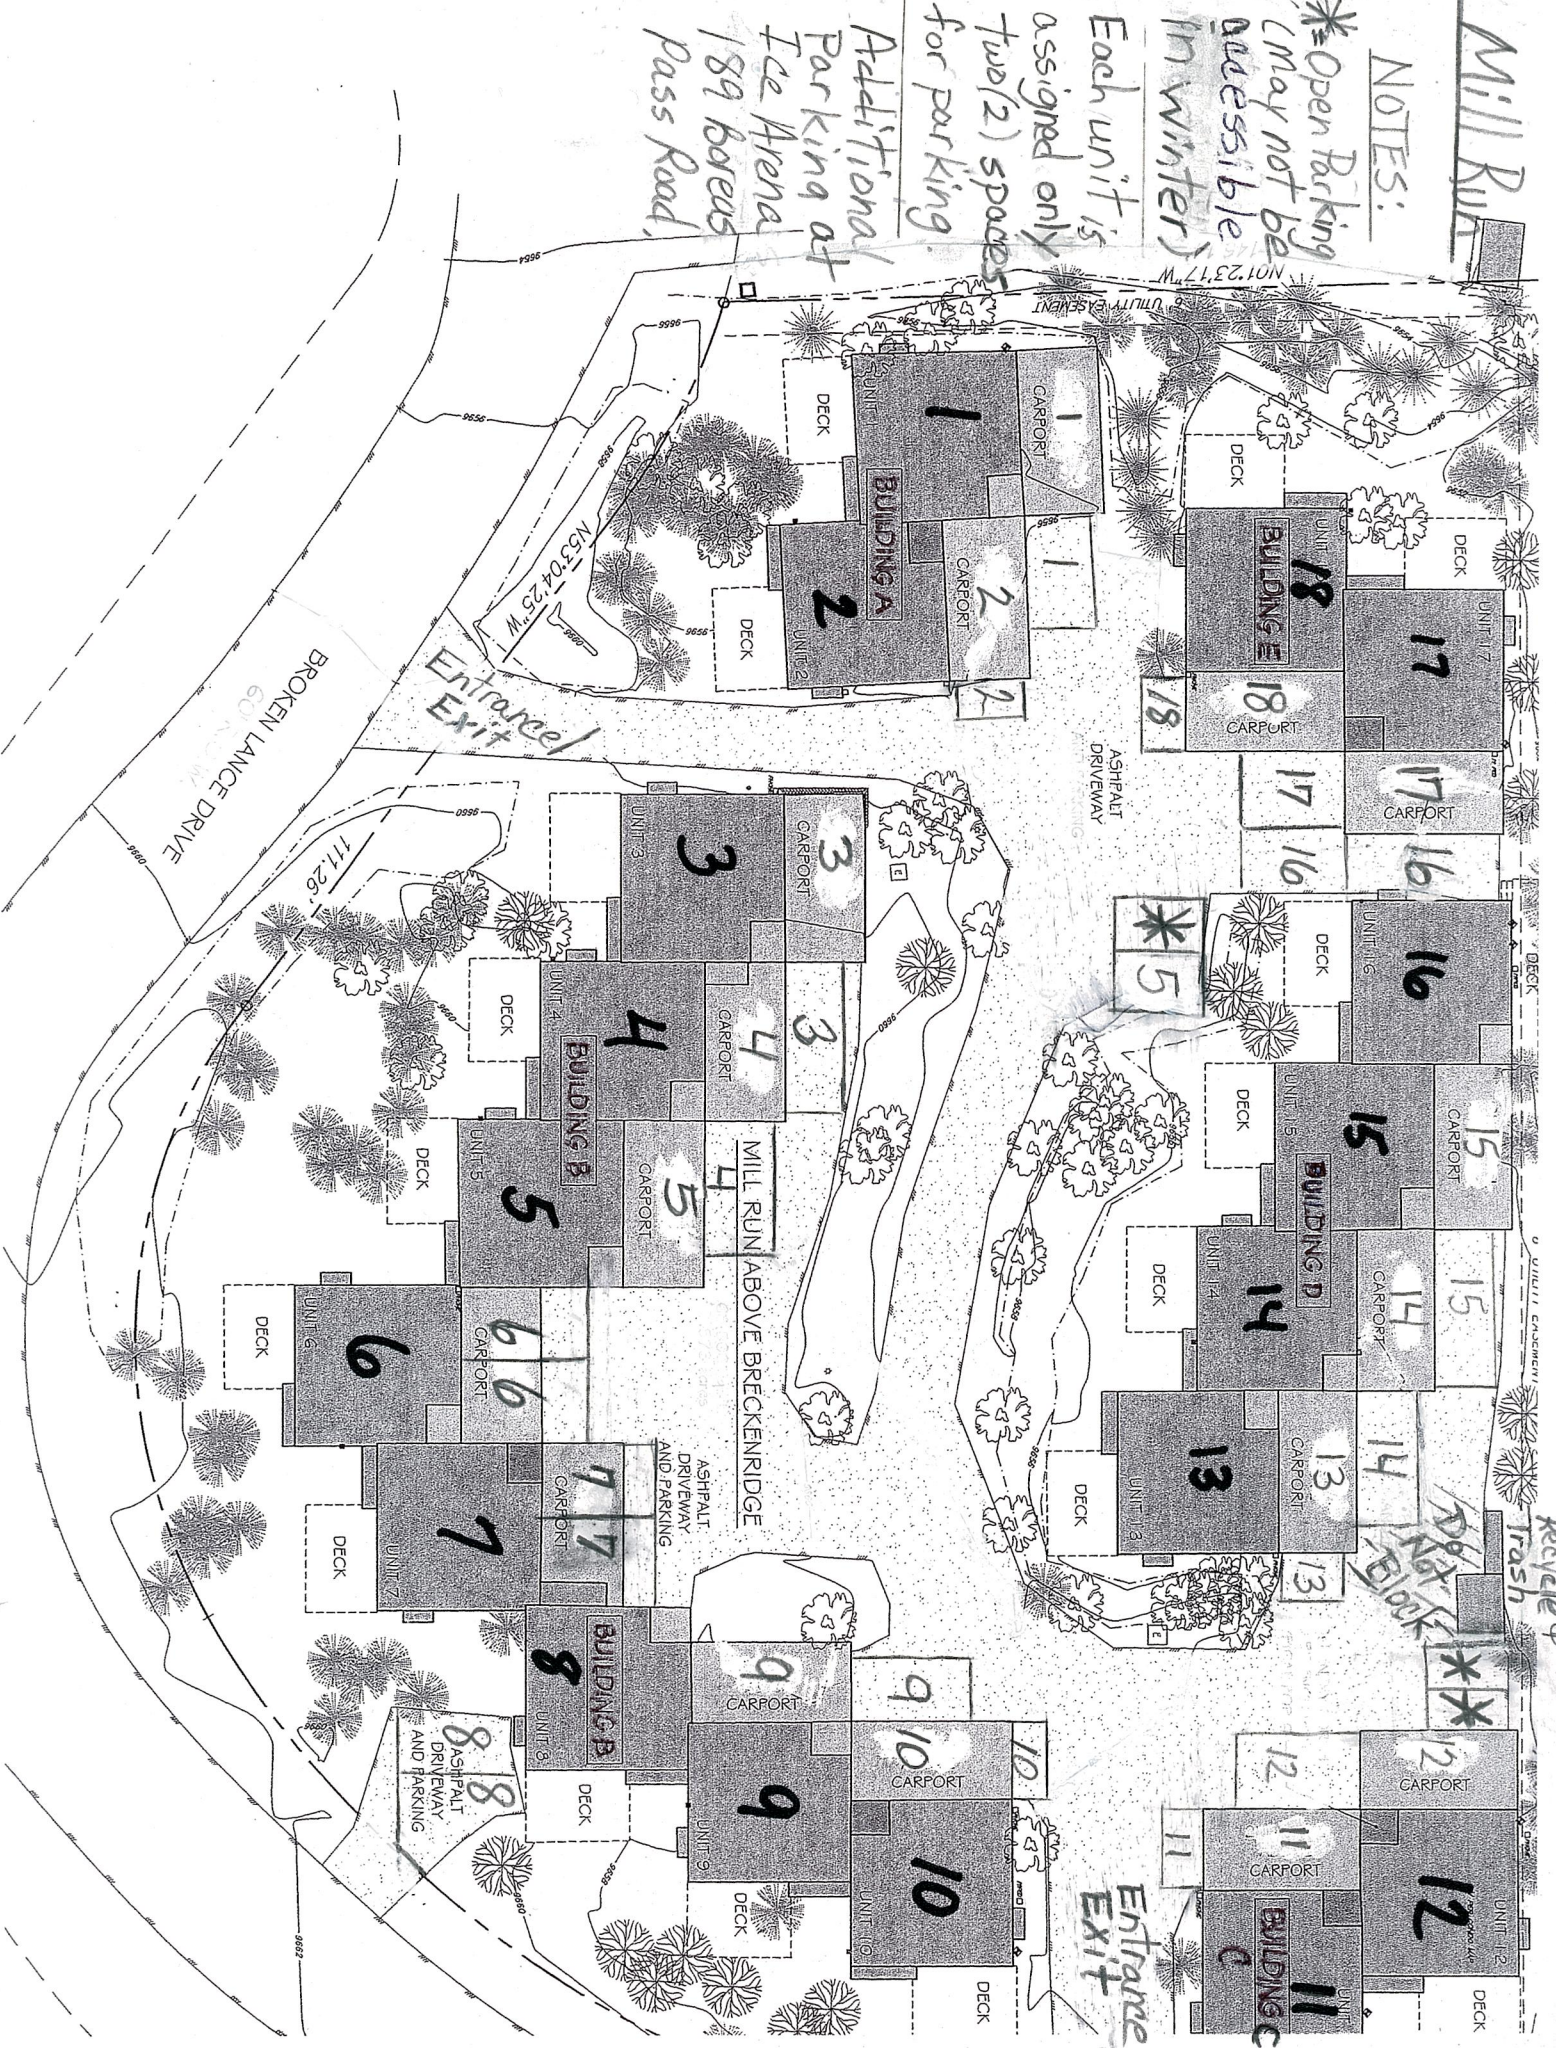

Mill Run

NOTES:

*Open Parking (May not be accessible in winter)

Each unit is assigned only two(2) spaces for parking.

Additional Parking at Ice Arena 189 boreas Pass Road

Entrance/Exit

BROKEN LANCE DRIVE
60' ROADWAY